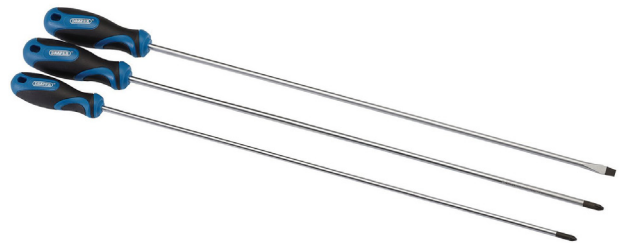

Jeu de tournevis XL, 450mm, 3pcs

Art. no. D32603

SL6, PZ1, PZ2

~~€15,-~~ € 11,50