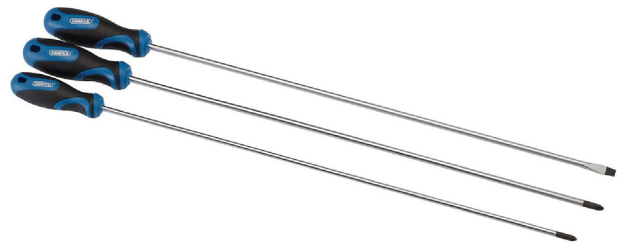

Schroevendraaierset XL (450mm), 3dlg

Art. no. D32603

SL6, PZ1, PZ2

~~€15,-~~ € 11,50